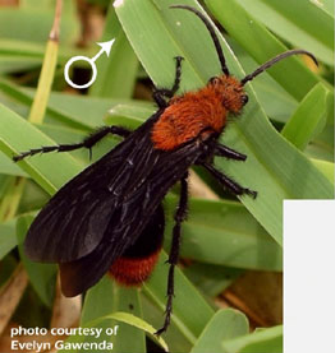

A close-up photograph of a green grasshopper perched on a plant stem. The grasshopper is facing right, with its long hind legs and antennae clearly visible. The plant stem has a dark, textured, spherical seed head or flower head. The background is a soft, out-of-focus natural setting with green and brown tones.

**misc.
wasps**

ensign wasp

spider wasps

scoliid wasps

photo courtesy of Evelyn Gawenda

velvet ants

ants

yellowjackets