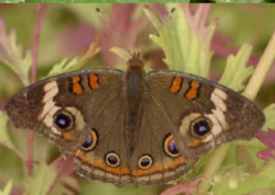

**brush-footed
butterflies**