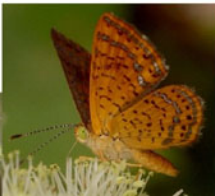

A close-up photograph of a green grasshopper perched on a plant stem. The grasshopper is facing right, with its long hind legs and antennae clearly visible. The plant stem has a dark, textured, spherical seed head or flower head. The background is a soft, out-of-focus natural setting with green and brown tones.

misc. beetles

soldier beetle

lizard beetle

dermestid

false blister beetle

tumbling flower beetle

soldier beetle

ladybird beetles

darkling beetle

ironclad beetle

blister beetles

long-horned beetles

leaf beetles

weevils

swallowtails

metalmarks