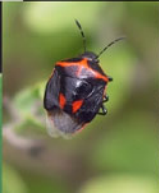

A close-up photograph of a green grasshopper perched on a plant stem. The grasshopper is facing right, with its long hind legs and antennae clearly visible. The plant stem has a dark, textured, spherical seed head or flower head. The background is a soft, out-of-focus natural setting with green and brown tones.

mealybugs

whiteflies

scale insects

plant bugs

scentless plant bugs

seed bugs

stink bugs

bugs that live on water