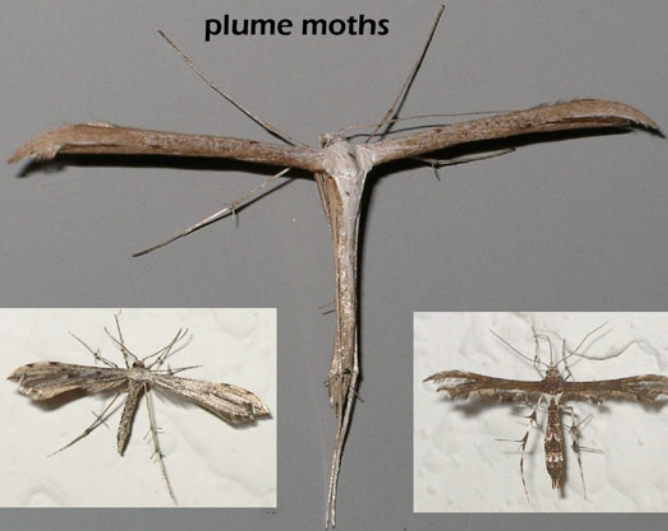

A close-up photograph of a green grasshopper perched on a plant stem. The grasshopper is facing right, with its long hind legs and antennae clearly visible. The plant stem has a dark, textured, spherical seed head or flower head. The background is a soft, out-of-focus natural setting with green and brown tones.

skippers

sulphurs

**gossamer-winged
butterflies**

**brush-footed
butterflies**

clearwing

misc. daytime-flying moths

thyris

grapevine epimenis

white-tipped black

grapeleaf skeletonizer

microlepidopterans

plume moths

crambid snout moths

pyralid moths

**puss caterpillars
(flannel moths)
and
slug caterpillars**

geometrid moths

lichen and tiger
moths

prominents

noctuid moths

noctuid caterpillars

sphinx moth caterpillars = hornworms

sphinx moths

misc. caterpillars and pupa

forest tent
caterpillar